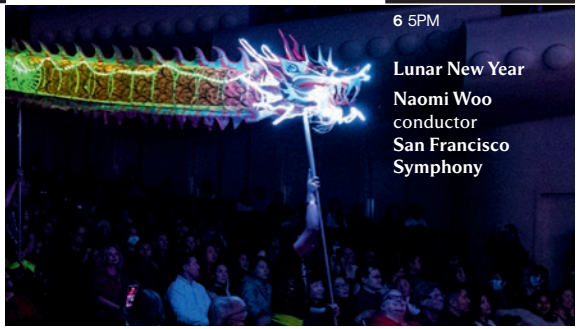

6 5PM

Lunar New Year
Naomi Woo
conductor
San Francisco
Symphony

7 2PM

Chamber Music at
Gunn Theater
at Legion of Honor

8