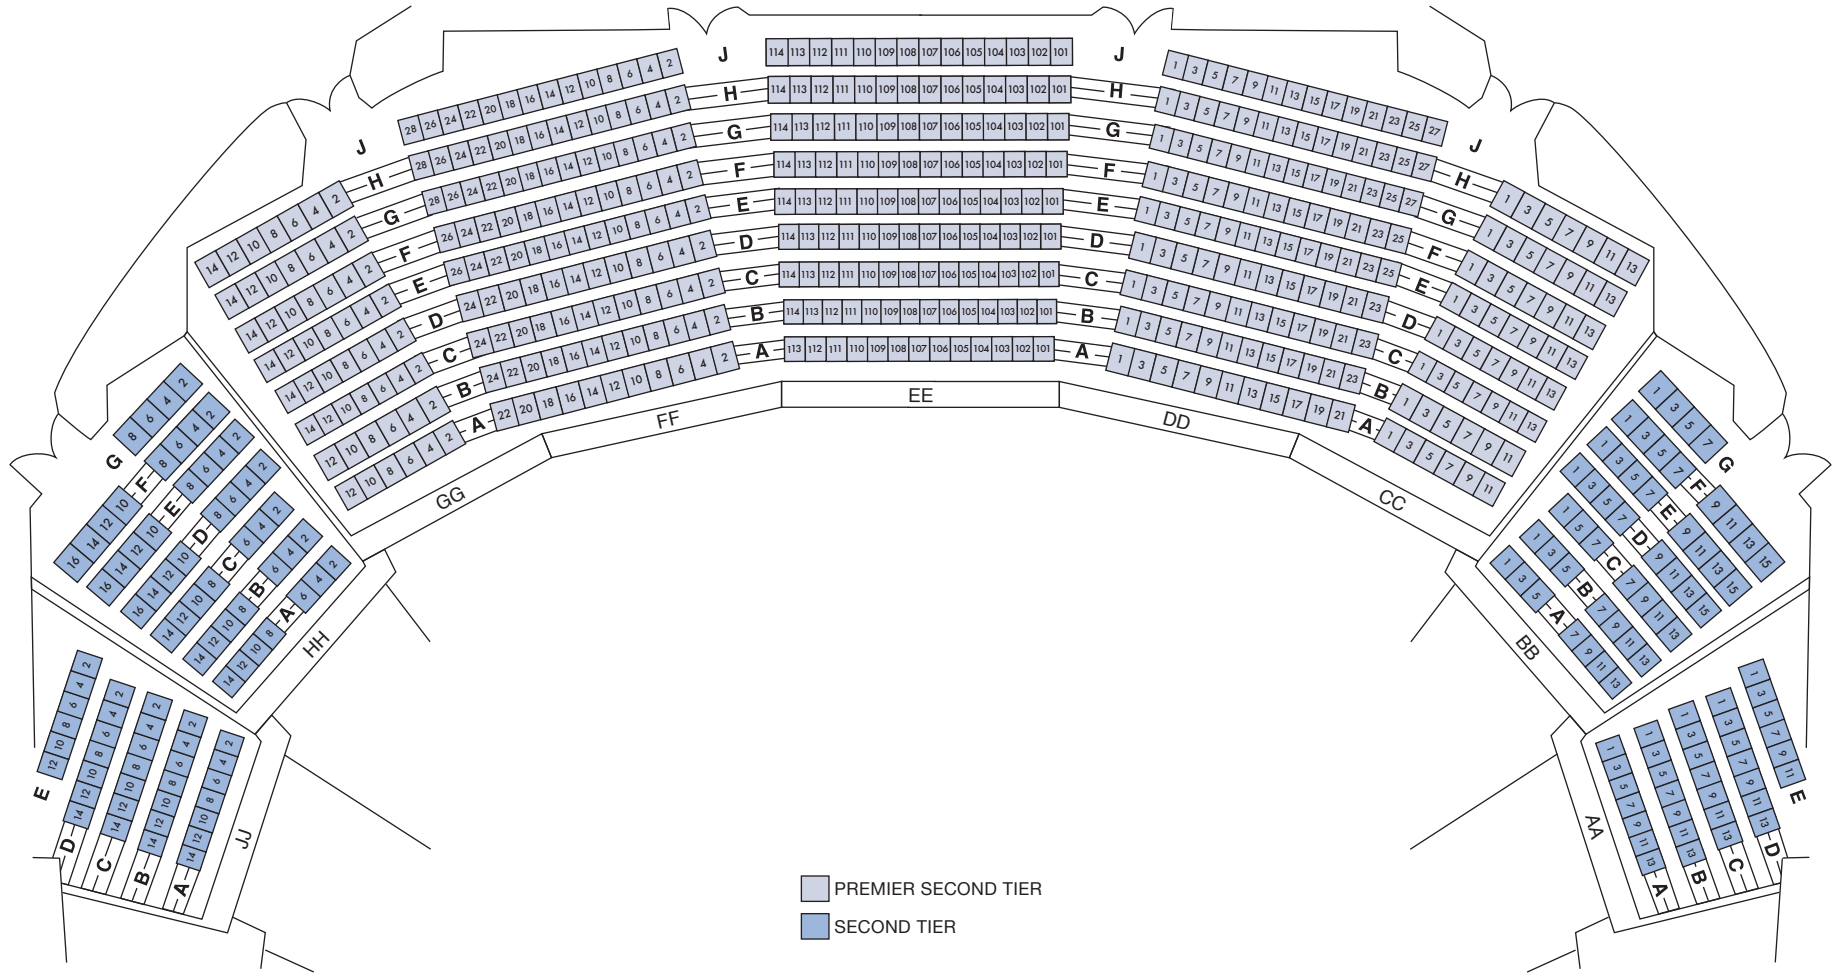

DAVIES SYMPHONY HALL
ORCHESTRA SEATING PLAN

- REAR BOXES
- REAR ORCHESTRA
- ORCHESTRA
- PREMIER ORCHESTRA
- SIDE BOXES
- FRONT ORCHESTRA
- SIDE TERRACE
- CENTER TERRACE
general admission benches

DAVIES SYMPHONY HALL
2ND TIER SEATING PLAN

STAGE