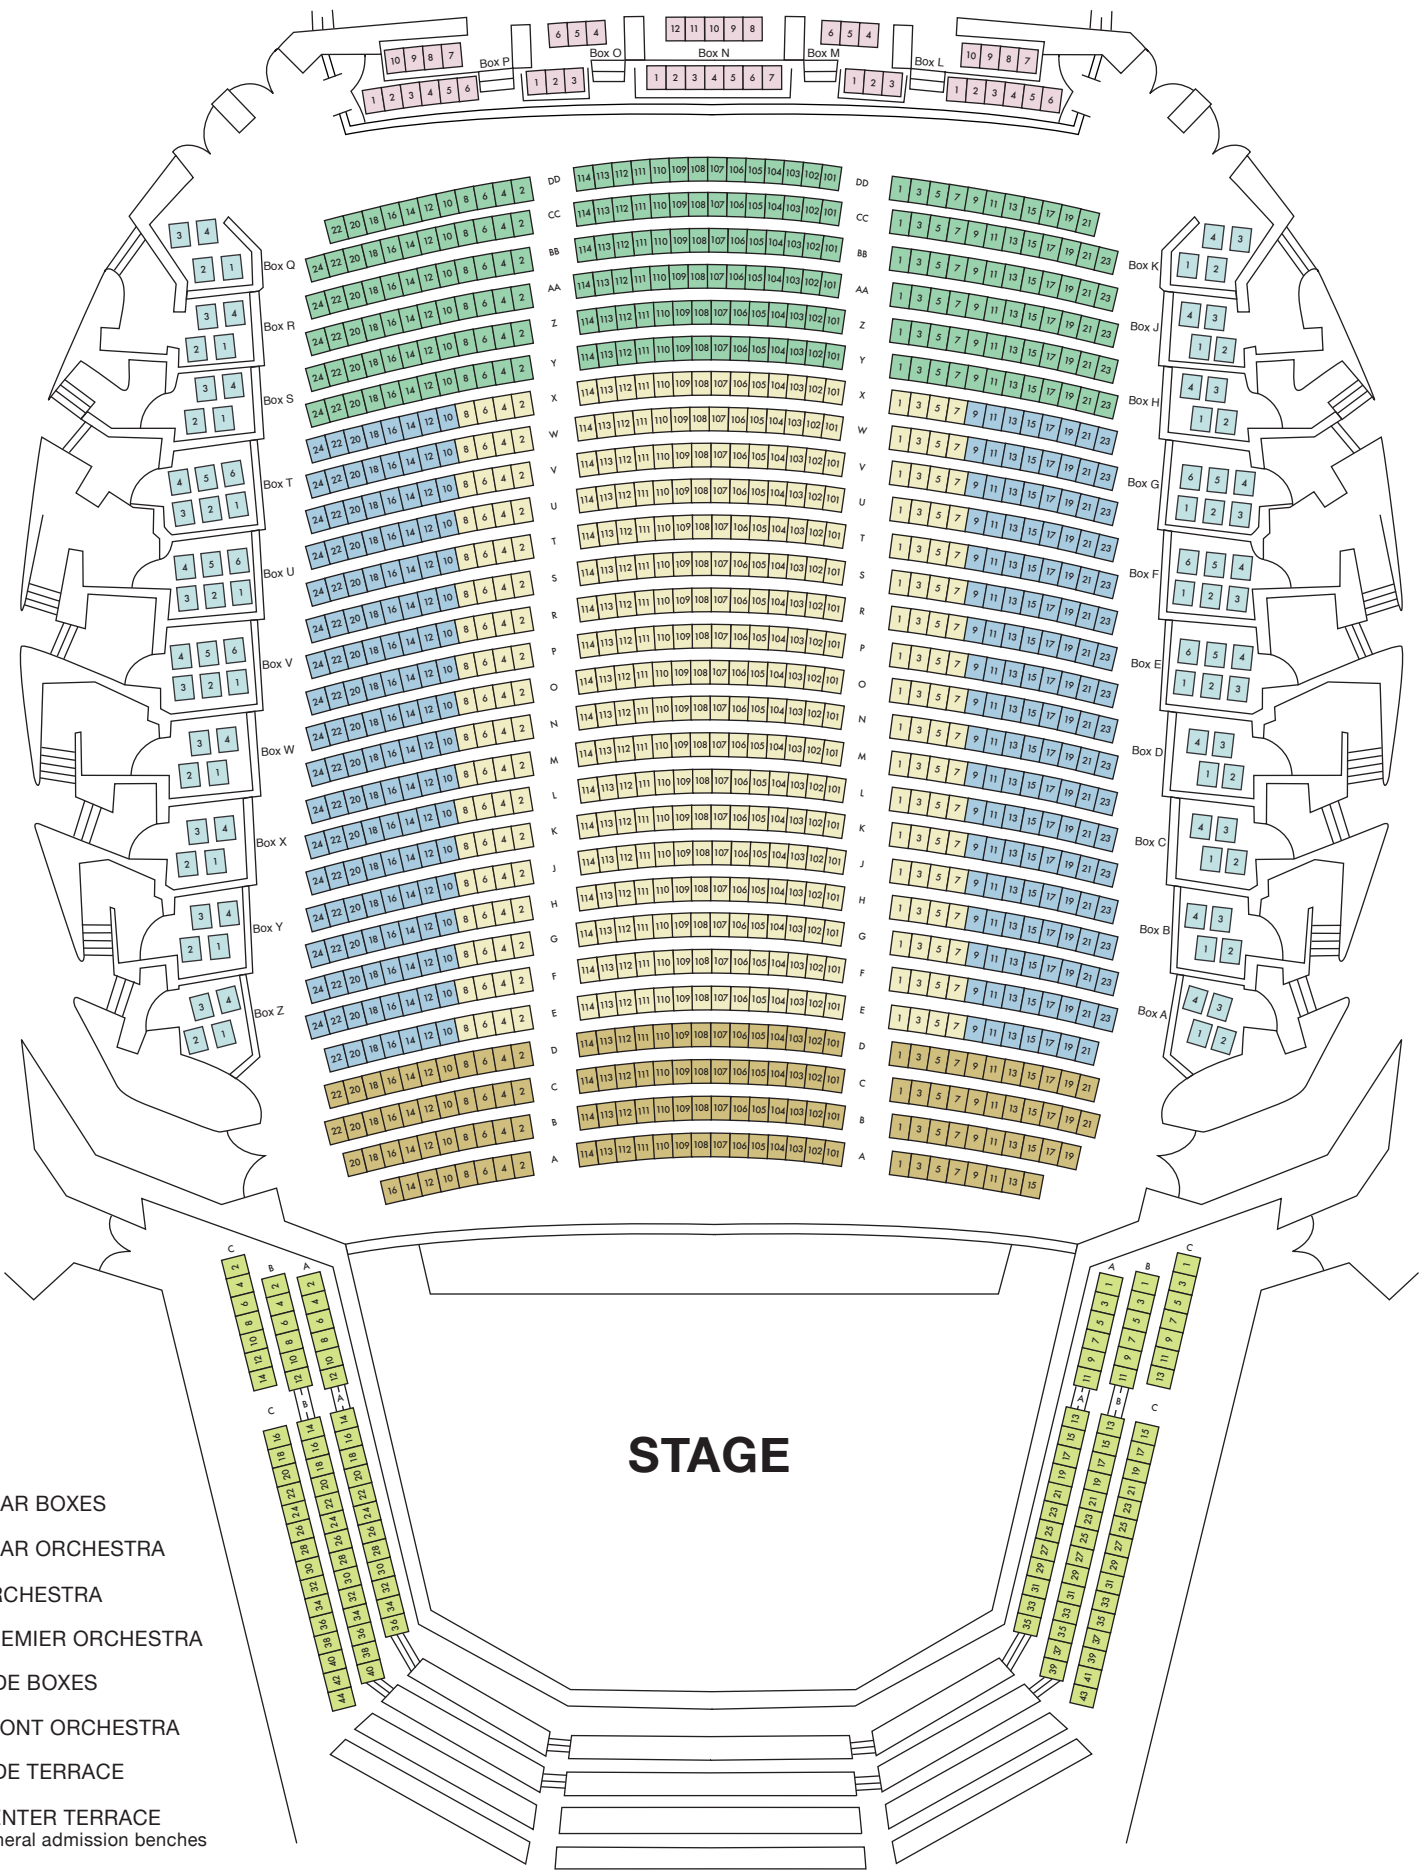

DAVIES SYMPHONY HALL
ORCHESTRA SEATING PLAN

- REAR BOXES
- REAR ORCHESTRA
- ORCHESTRA
- PREMIER ORCHESTRA
- SIDE BOXES
- FRONT ORCHESTRA
- SIDE TERRACE
- CENTER TERRACE
general admission benches

DAVIES SYMPHONY HALL
2ND TIER SEATING PLAN

STAGE